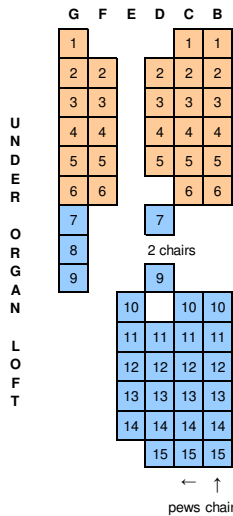

Sherborne Abbey Seating Plan

Colour key	
	Nave
	Transepts
	Restricted view
	No view
	Rarely used

PERFORMANCE AREA